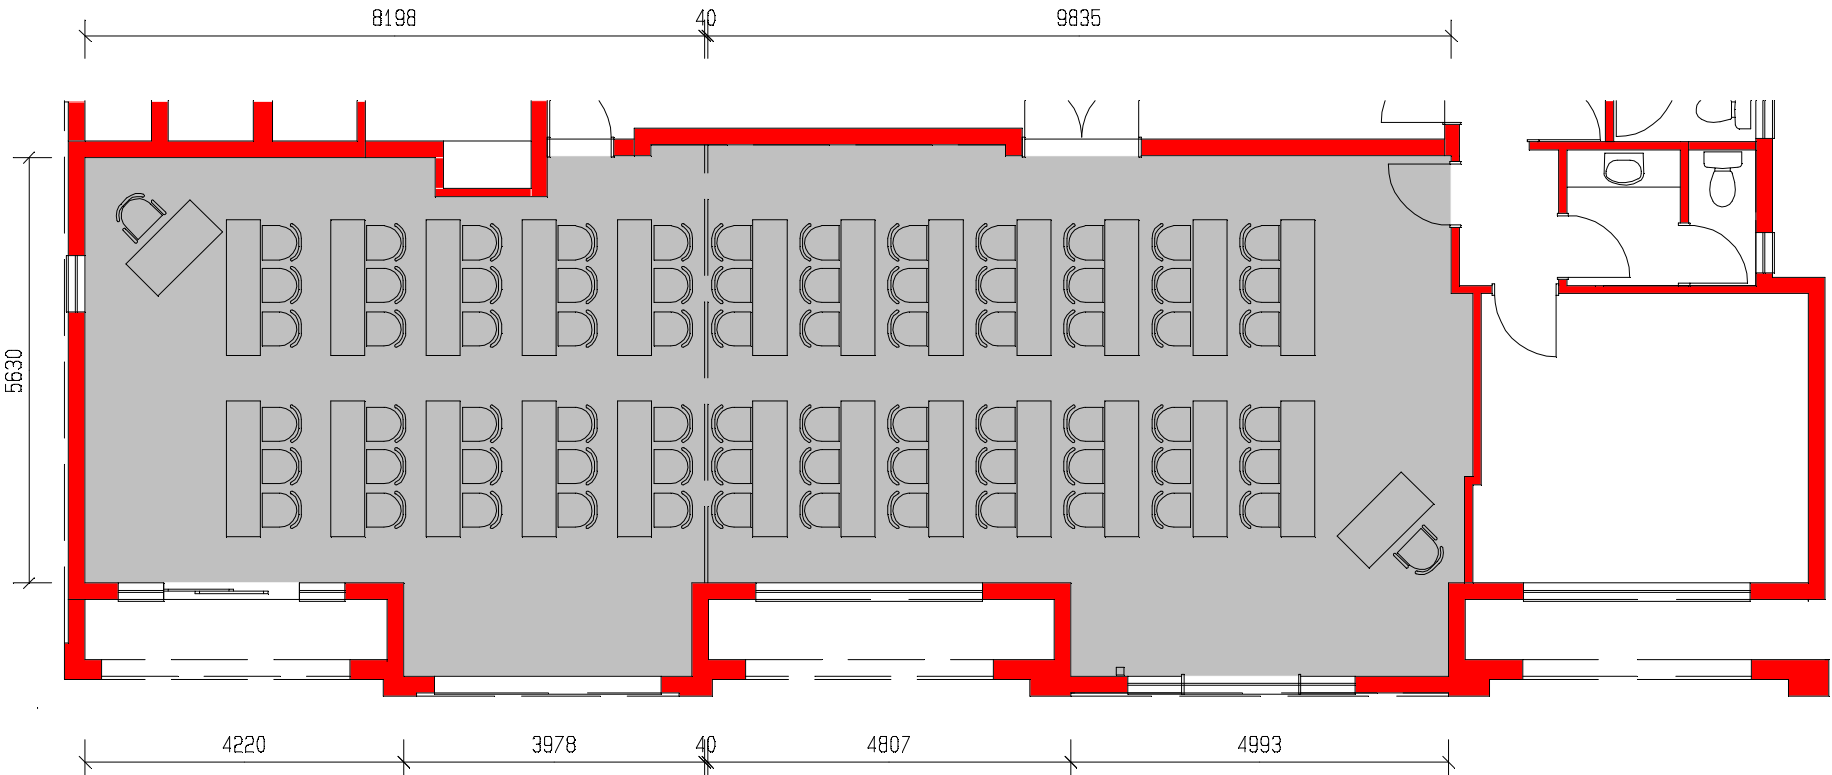

CONFERENCE LAYOUT TWO ROOM

**KUDAGU HALL
31 CHAIRS**

**KURUBA HALL
43 CHAIRS**